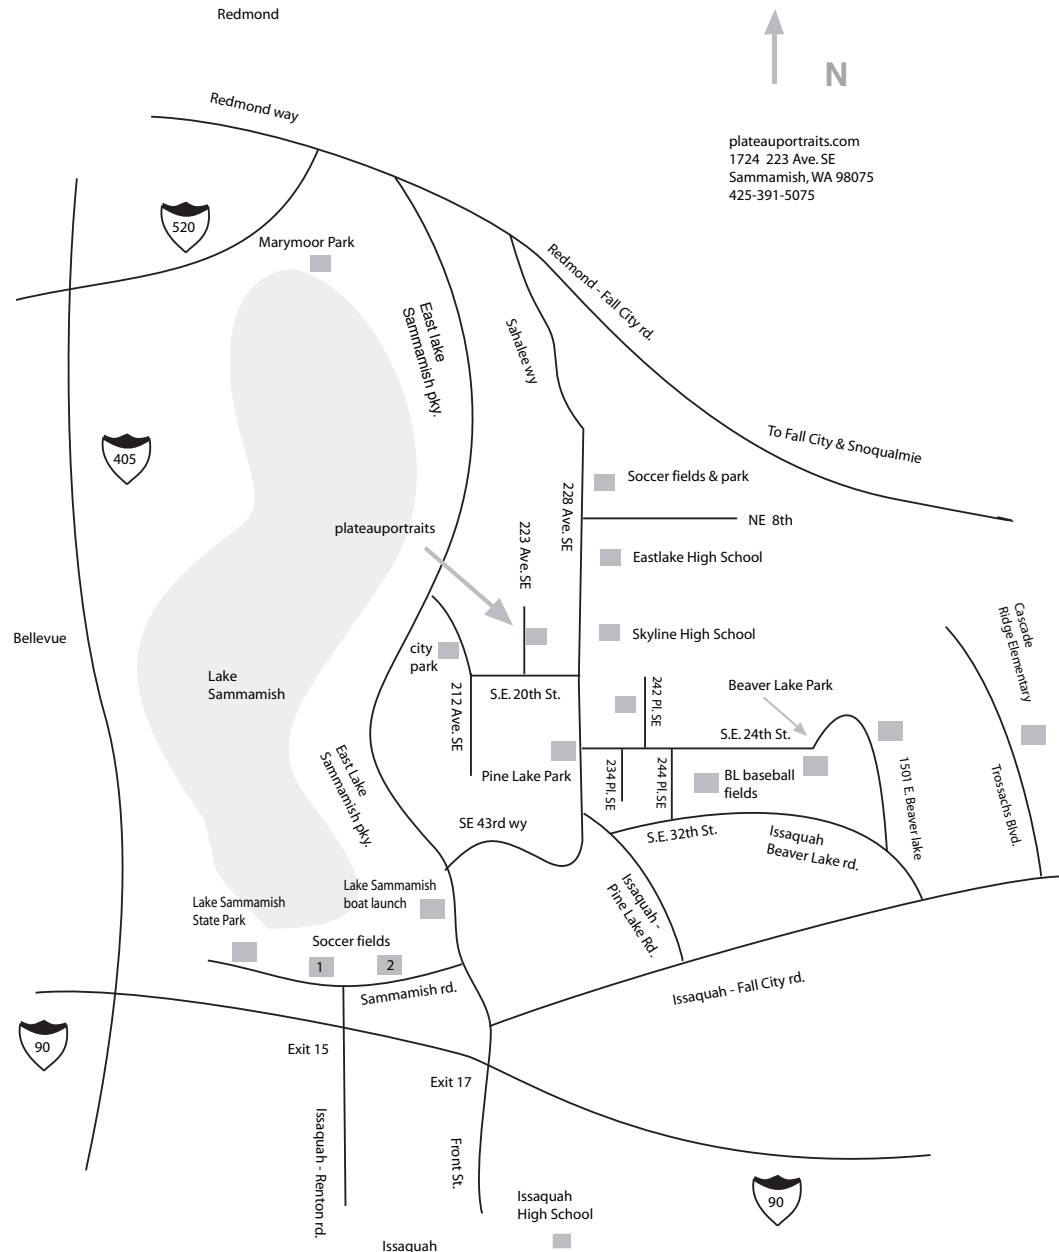

Plateau Portraits by robb drake

1724 223 Ave. SE Sammamish, WA 98075 • 425-391-5075 • robb.drake@comcast.net • www.plateauportraits.com

Gallery portrait albums.....$395.

Includes 20 - 8" x 8" pages.
The album and portraits are included. These are custom designed with color and black & white portrait images. Graphic design and text are also included.

Senior digital slide show....$145

10 - 20 images.
Included with packages 1 & 2.

Graduation photo cards.....$95.

Design included. 25 photo cards.
Included with packages 1 & 2.
Sizes available- 3 1/2 x 5, 4 x 5, 4 x 6.
Includes several images and text on the card.
Additional cards by quote.

A la carte 8 pose folio with 8- 4 x 5's....$129.

The poses from your package also go in your eight print folio.